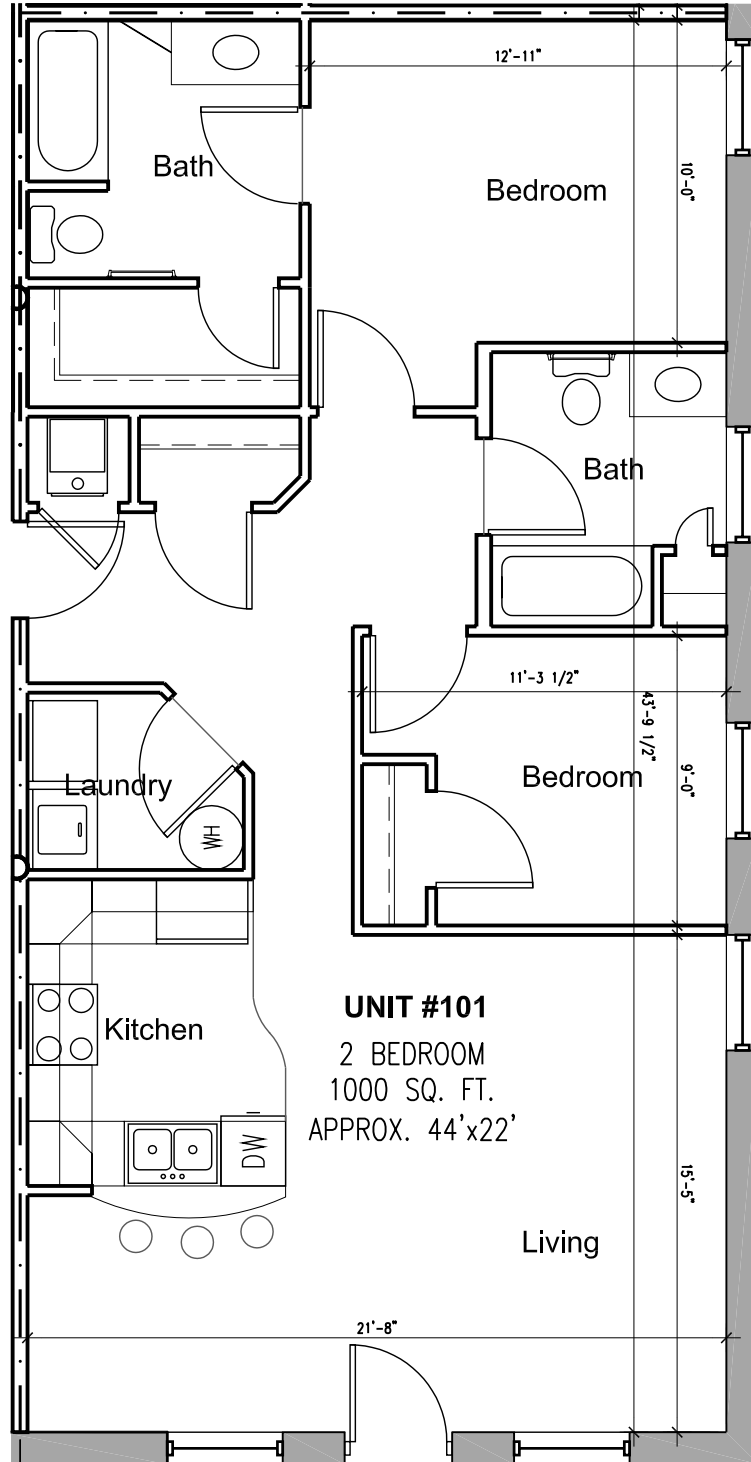

Main Level Floor Plan
 Not To Scale

UNIT #101
 2 BEDROOM
 1000 SQ. FT.
 APPROX. 44'x22'

Main Level Floor Plan
 Not To Scale

PROJECT NO:
04167

DATE:
05.23.2006

SHEET SET:
Design Development
Not for Construction

SHEET NAME:
Main Level Plan

SHEET:
UNIT #101