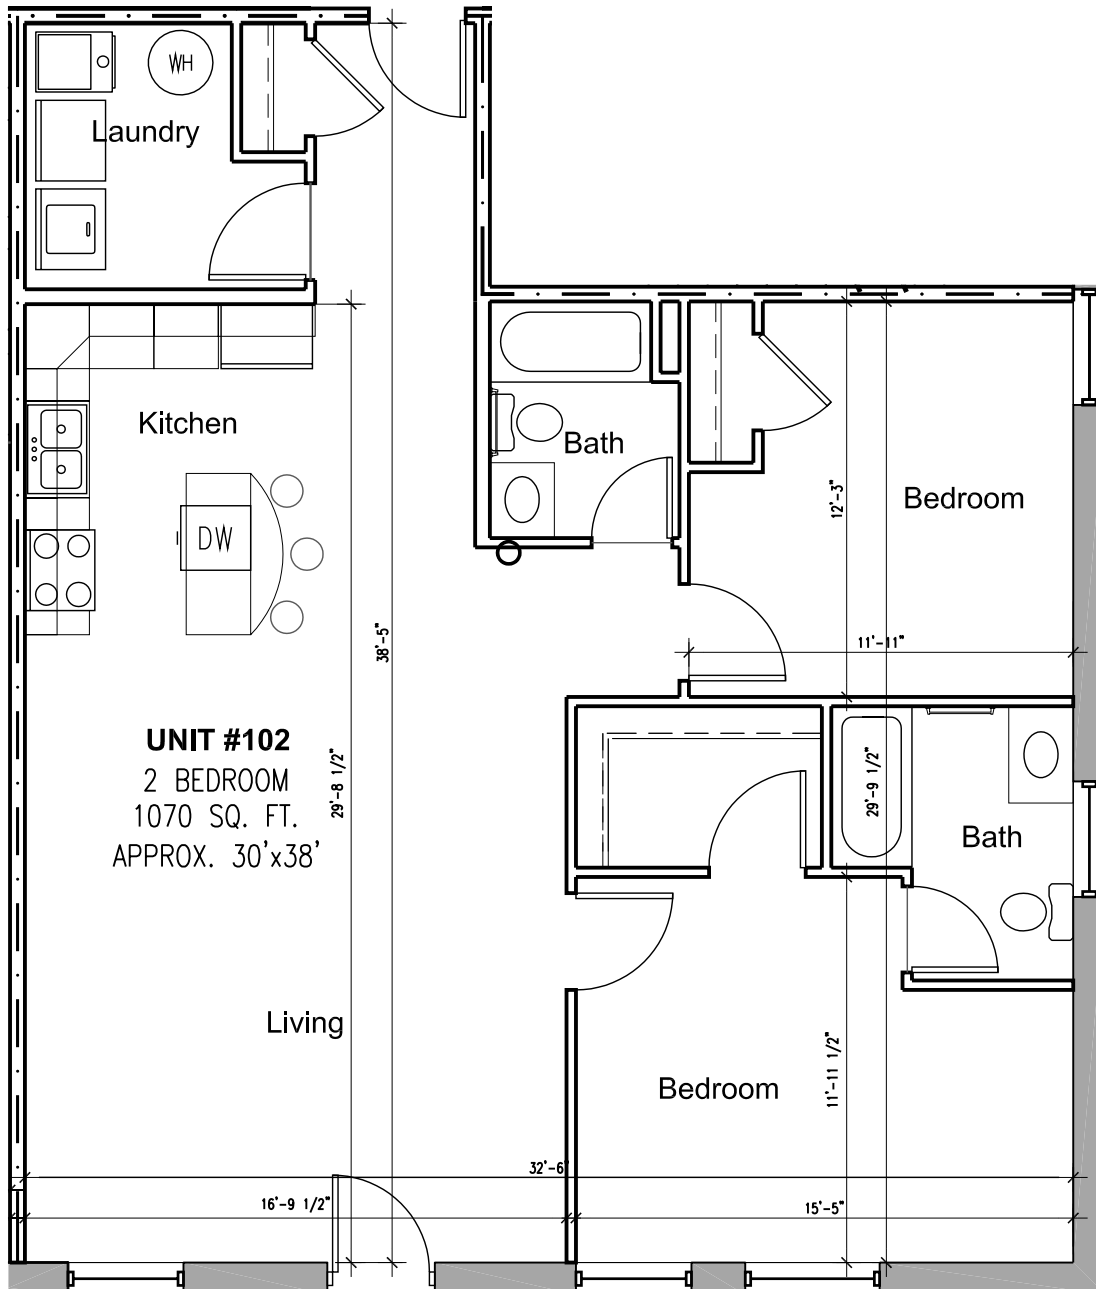

**Main Level Floor Plan**  
 Not To Scale

**Main Level Floor Plan**  
 Not To Scale

PROJECT NO:

04167

DATE:

05.23.2006

SHEET SET:

Design Development  
Not for Construction

SHEET NAME:

Main Level Plan

SHEET:

**UNIT #102**