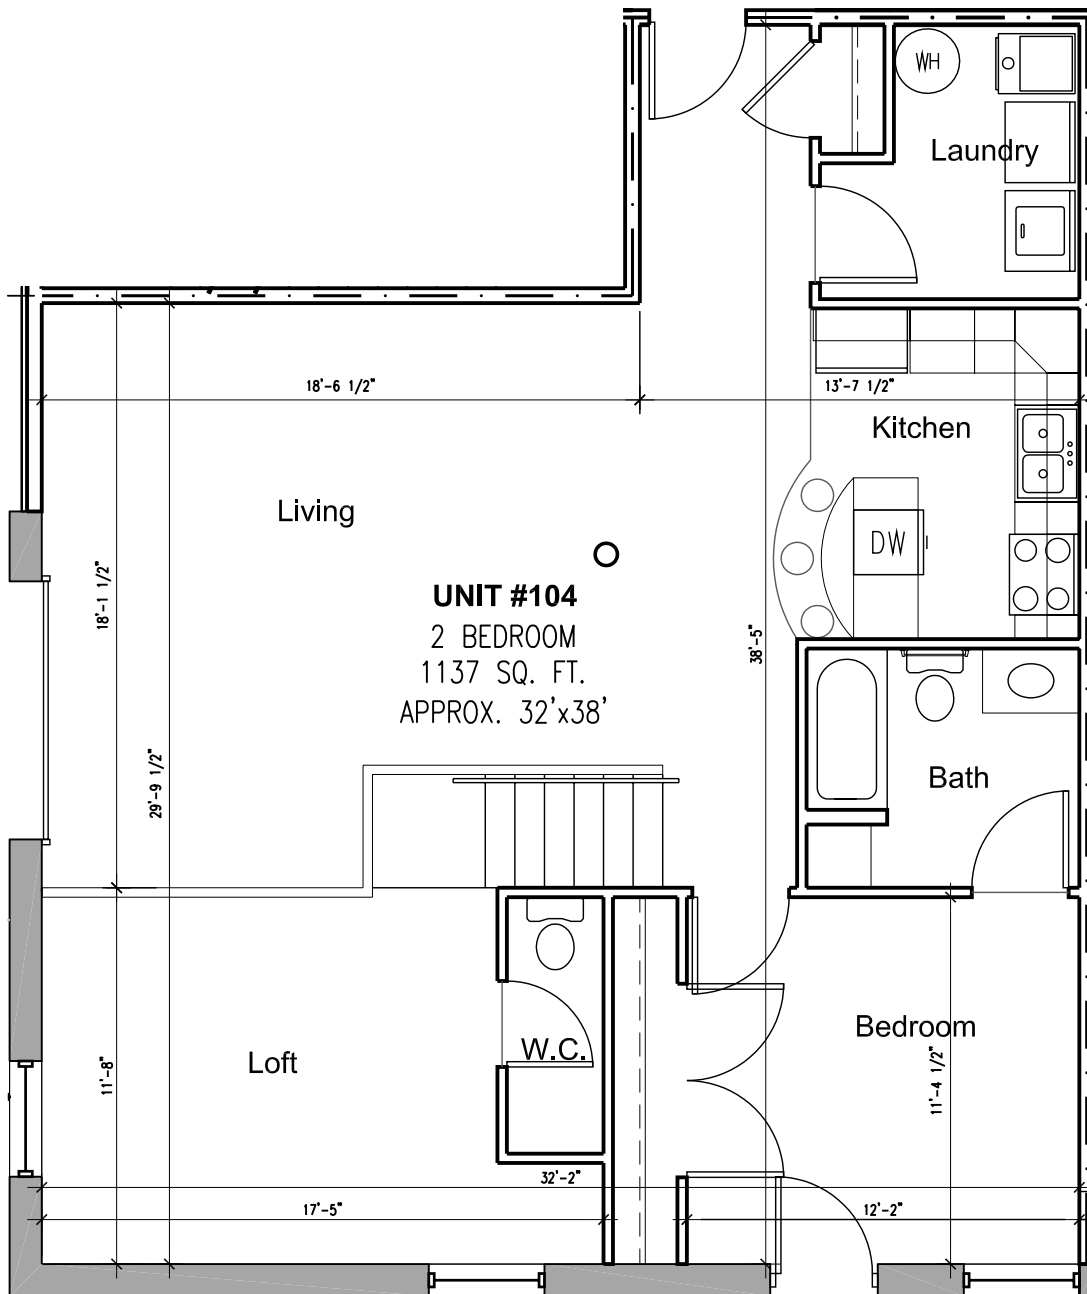

Lower Level Floor Plan
 Not To Scale

Main Level Floor Plan
 Not To Scale

PROJECT NO:
04167

DATE:
05.23.2006

SHEET SET:
Design Development
Not for Construction

SHEET NAME:
Main Level Plan

SHEET:
UNIT #104